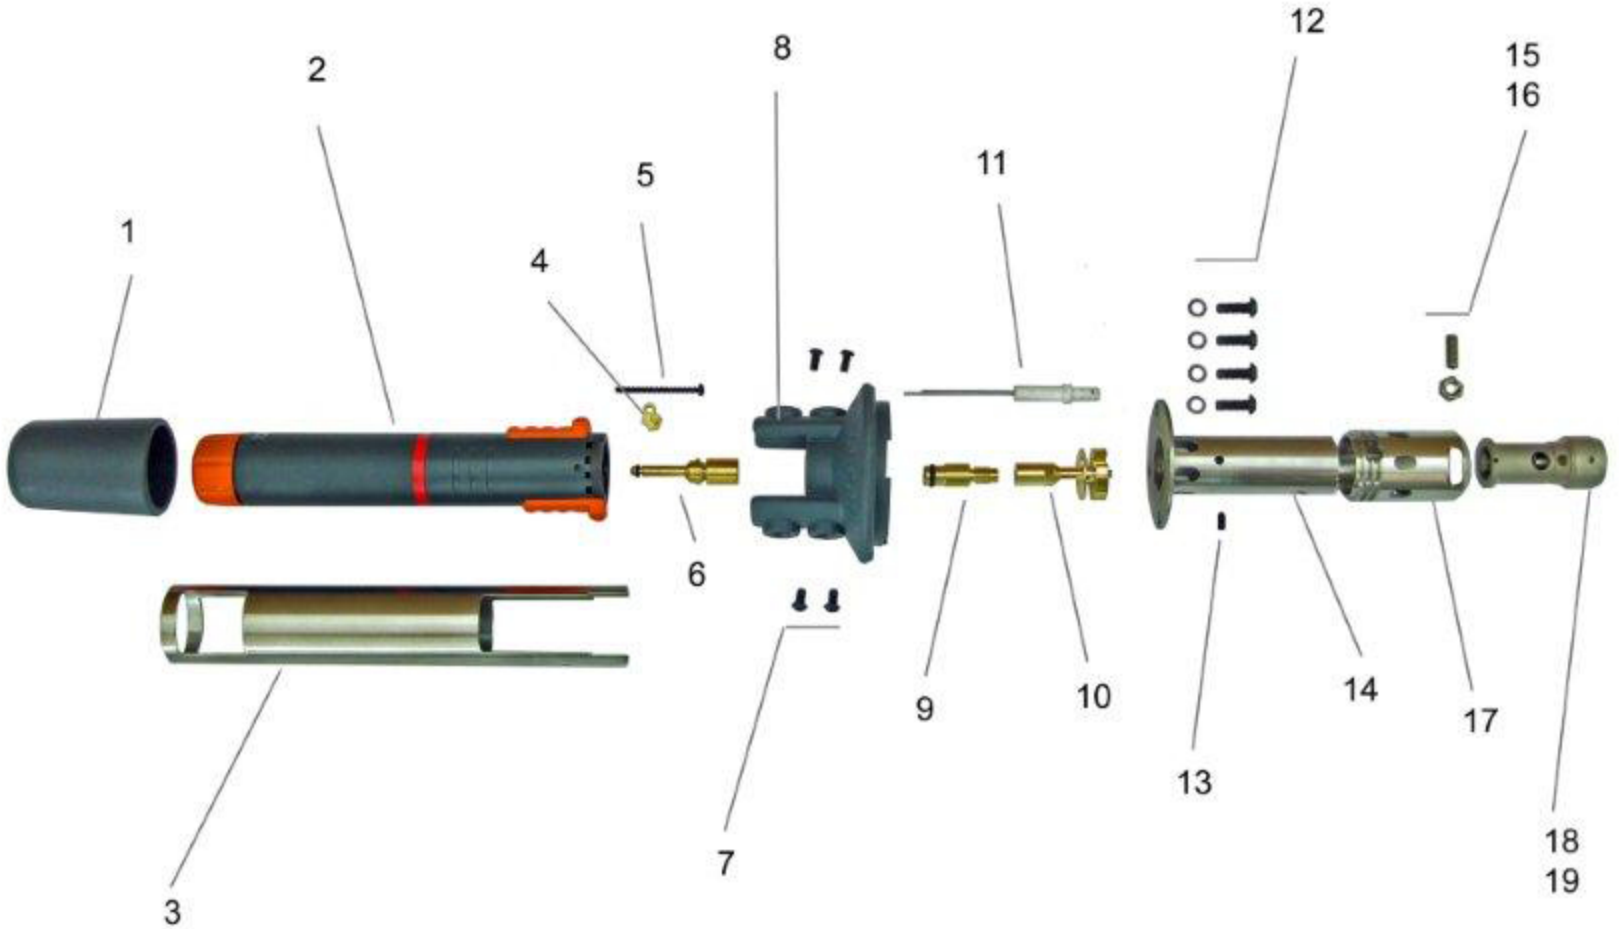

# PORTASOL III

909C851 Kit 9,10,11,12,13

- #1 909C910 Protective cap
- #2 909C911 Cartridge
- #3 909C912 Metal sleeve
- #4 909C913 Cartridge nozzle holder
- #5 909C914 Cartridge nozzle screw

- #6 909C915 Cartridge nozzle
- #7 909C916 (4) guard screws
- #8 909C917 Guard
- #9 909C918 Jet assembly
- #10 909C919 Venturi assembly

- #11 909C920 Ignition ceramic assembly
- #12 909C921 (4) Front end screws
- #13 909C922 Grub allen screw
- #14 909C923 Front end
- #15 909C924 Rotating cover allen screw

- #16 909C925 Rotating cover hex nut
- #17 909C926 Rotating cover
- #18 909C927 Tip, small 5/8"
- #19 909C928 Tip, medium 3/4"